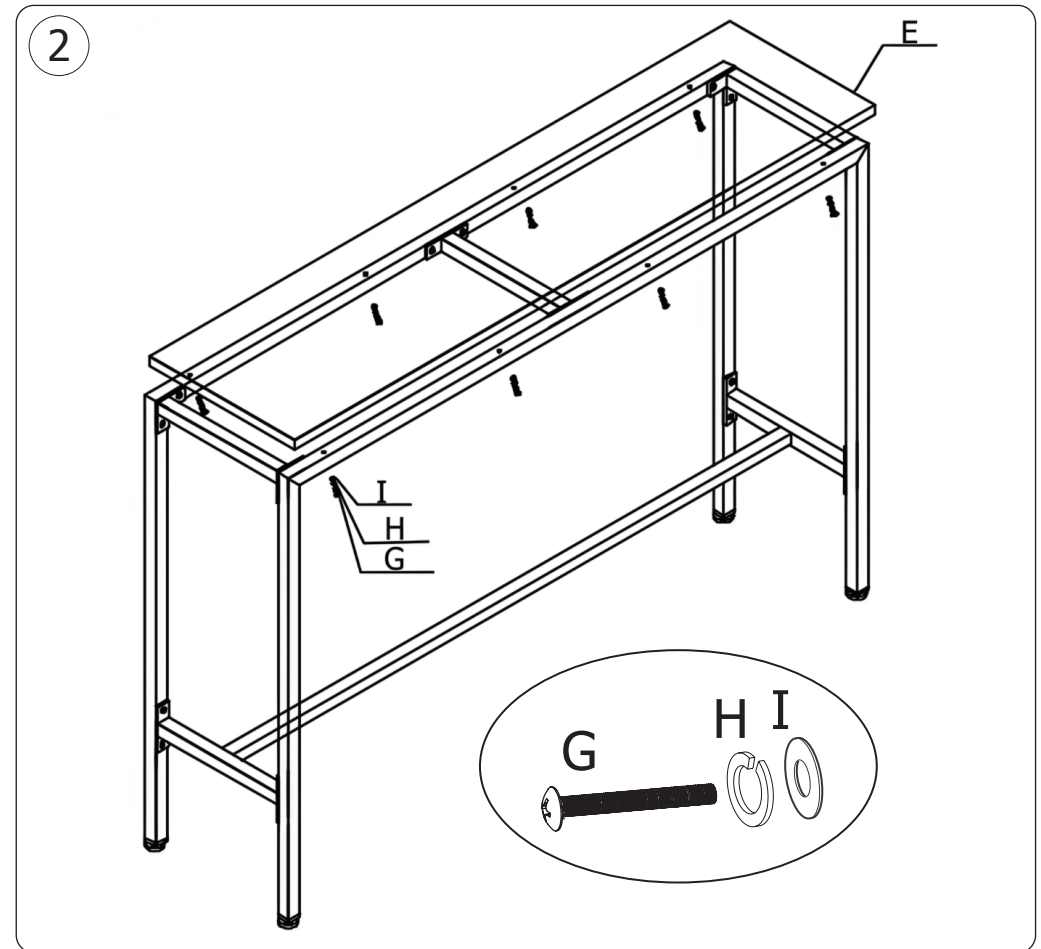

BOLERO

Bar Height Coffee Table JK792:
Table Top JK106 & Table Leg JK351

Assembly Instructions

Packed parts

A x2	C x2	E x1	M6x45 x8	J
B x1	D x1	M8x20 x20	H x8	K
		F	I x8	

bolero-furniture.com 

JK792_ML_A4_v1_2025/12/05