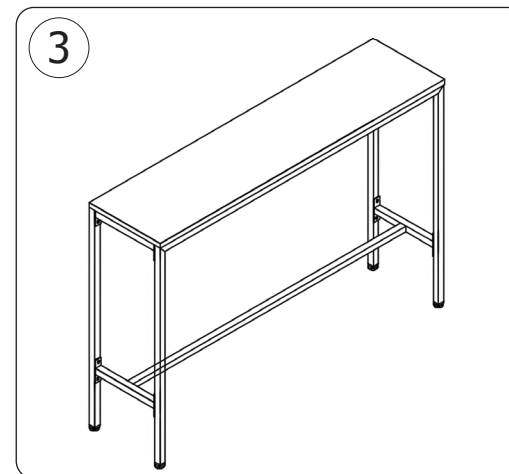

BOLERO

Bar Height Coffee Table JK792:
Table Top JK106 & Table Leg JK351

Assembly Instructions

Packed parts

A x2	C x2	E x1	M6x45 x8	J
B x1	D x1	M8x20 x20	H x8	K
		F	I x8	

bolero-furniture.com 

JK792_ML_A4_v1_2025/12/05