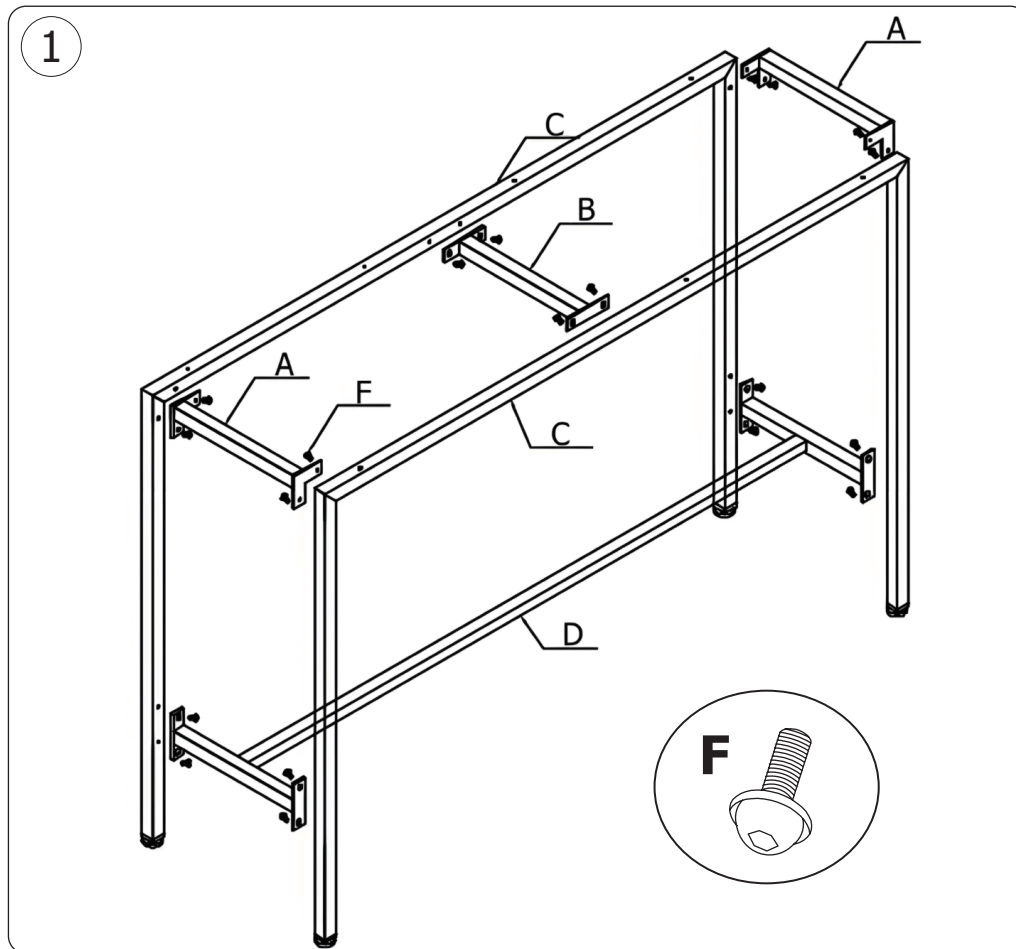

BOLERO

Bar Height Coffee Table JK792:
Table Top JK106 & Table Leg JK351

Assembly Instructions

Packed parts

A x2	C x2	E x1	M6x45 x8	J
B x1	D x1	M8x20 x20	H x8	K
		F	I x8	

bolero-furniture.com 

JK792_ML_A4_v1_2025/12/05